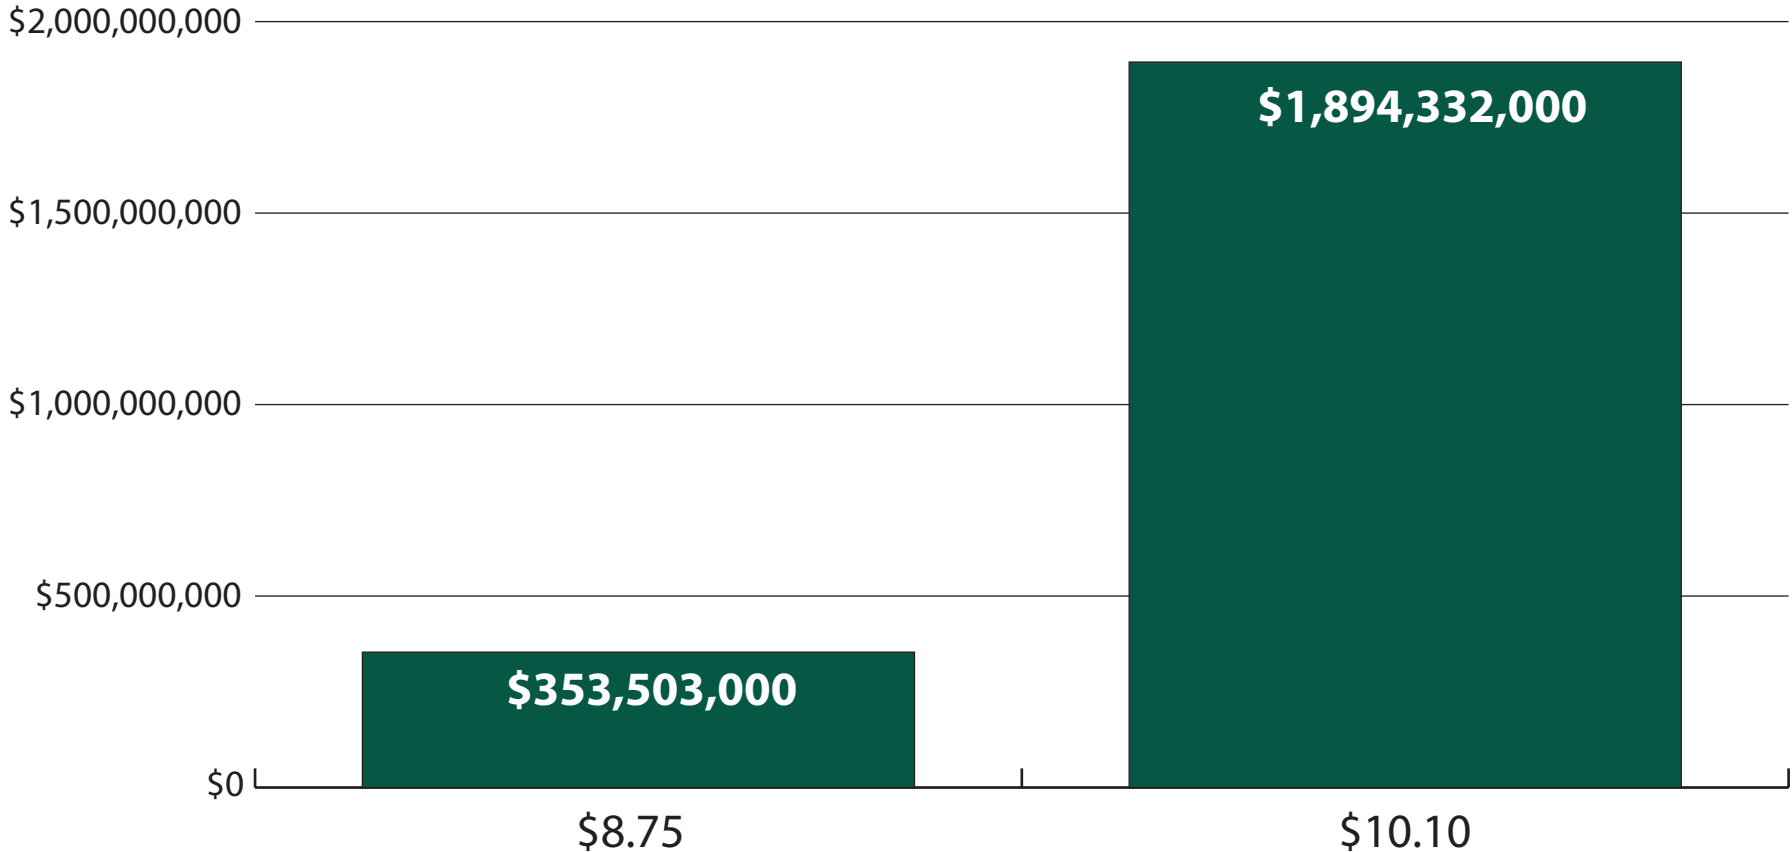

An Increase in the State Minimum Wage in Pennsylvania to \$10.10 Per Hour Will Boost Wages More Than Five Times as Much as an Increase to \$8.75

Total increase in wages in the Pennsylvania economy as a result of an increase in the state minimum wage to \$8.75 and \$10.10 an hour

Source. EPI analysis using Current Population Survey Outgoing Rotation Group microdata